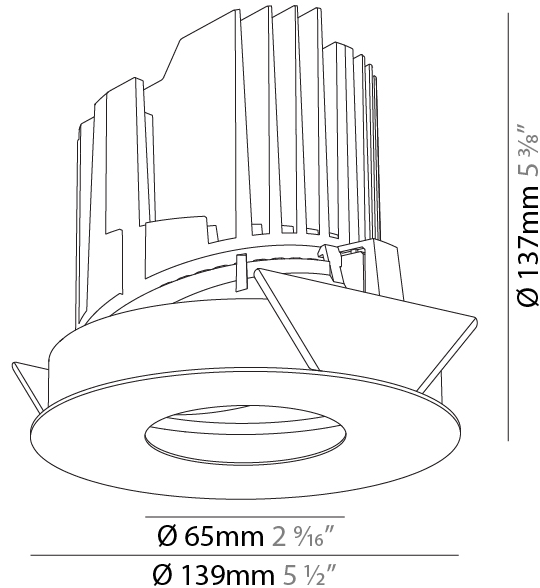

#### PHYSICAL

Shape: Round
Diameter (mm): 139
Diameter (in): 5 1/2
Height (mm): 151
Height (in): 5 15/16
Ceiling Thickness (mm): 10 / 12.5 / 15
Ceiling Thickness (in): 3/8 or 1/2 or 9/16
Min. Recessing Depth (mm): 170
Min. Recessing Depth (in): 6 11/16
Light Distribution: Downlight
Weight (kg): 0.951
Weight (lbs): 2.1
Fixture Finish: SSR / BKV / CWI / CRY / HAB / UFT / ITA / RUA / FTG / MYG / LOD / PUS / FRO / FUP / KIA / POP / BLS / SPG / MEY / GOH / GUM / CHC / COM / ABZ / JAG / OBR / MOS / ROR
Fixture Material: Aluminum Die Cast
Cut-out Measurements: 130mm / 5 1/8"

#### PHYSICAL

Shape: Round  
 Diameter (mm): 139  
 Diameter (in): 5 1/2  
 Height (mm): 137  
 Height (in): 5 3/8  
 Ceiling Thickness (mm): 10 / 12.5 / 15  
 Ceiling Thickness (in): 3/8 or 1/2 or 9/16  
 Min. Recessing Depth (mm): 150  
 Min. Recessing Depth (in): 5 7/8  
 Light Distribution: Adjustable / Downlight  
 Weight (kg): 0.856  
 Weight (lbs): 1.89  
 Fixture Finish: SSR / BKV / CWI / CRY / HAB / UFT / ITA / RUA / FTG / MYG / LOD / PUS / FRO / FUP / KIA / POP / BLS / SPG / MEY / GOH / GUM / CHC / COM / ABZ / JAG / OBR / MOS / ROR  
 Fixture Material: Aluminum Die Cast  
 Cut-out Measurements: 130mm / 5 1/8"

#### PHYSICAL

Shape: Round
Diameter (mm): 139
Diameter (in): 5 1/2
Height (mm): 137
Height (in): 5 3/8
Ceiling Thickness (mm): 10 / 12.5 / 15 / 25
Ceiling Thickness (in): 3/8 or 1/2 or 9/16
Min. Recessing Depth (mm): 150
Min. Recessing Depth (in): 5 7/8
Light Distribution: Adjustable / Asymmetric
Weight (kg): 0.865
Weight (lbs): 1.9
Fixture Finish: SSR / BKV / CWI / CRY / HAB / UFT / ITA / RUA / FTG / MYG / LOD / PUS / FRO / FUP / KIA / POP / BLS / SPG / MEY / GOH / GUM / CHC / COM / ABZ / JAG / OBR / MOS / ROR
Fixture Material: Aluminum Die Cast
Cut-out Measurements: 130mm / 5 1/8"

#### RATINGS AND CERTIFICATIONS

Certified By: Certified for North American Standards
IP rating: IP20

Ø 65mm 2 5/16"

Ø 139mm 5 1/2"