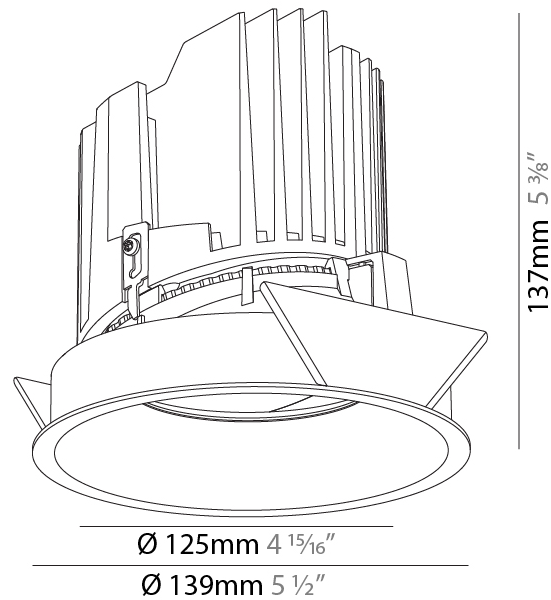

PHYSICAL

Shape: Round
Diameter (mm): 139
Diameter (in): 5 1/2
Height (mm): 137
Height (in): 5 3/8
Ceiling Thickness (mm): 10 / 12.5 / 15
Ceiling Thickness (in): 3/8 or 1/2 or 9/16
Min. Recessing Depth (mm): 150
Min. Recessing Depth (in): 5 7/8
Light Distribution: Adjustable / Downlight
Weight (kg): 0.856
Weight (lbs): 1.89
Fixture Finish: SSR / BKV / CWI / CRY / HAB / UFT / ITA / RUA / FTG / MYG / LOD / PUS / FRO / FUP / KIA / POP / BLS / SPG / MEY / GOH / GUM / CHC / COM / ABZ / JAG / OBR / MOS / ROR
Fixture Material: Aluminum Die Cast
Cut-out Measurements: 130mm / 5 1/8"

ELECTRICAL

Lamp Type: LED (Zhaga Standard)
Input Wattage (W): 28.6
Total Output Wattage (W): 26
Dimming: Tri-Mode (Non-Dimming and Phase Dimming (120Vac only) and 0-10V Dimming)
Driver Included: No
Driver Location: Recessed Housing
Driver Type: Constant Current - Universal
Driver Class: Class 2
Housing: See components
Input Voltage (V): 120 - 277
Constant Current (MA): 700

LED

Number of LEDs: 1
Color Temperature (°K): 2700 / 3000 / 3500 / 4000
Max. Delivered Lumen (lm): 1890 / 1930 / 2028 / 2070
Nominal Lumen (lm): 3210 / 3290 / 3459 / 3530
CRI: >90 CRI
Efficiency (%): 0.631
Lamp Life (hrs): 50000

OPTICAL

Reflector: 20 / 25 / 40
Adjustability: Rotational 355°; Tilt 10°

RATINGS AND CERTIFICATIONS

Certified By: Certified for North American Standards
IP rating: IP54

	130mm 5 1/8"	150mm 5 7/8"	10 | 15mm 3/8" | 9/16"	10°	355°